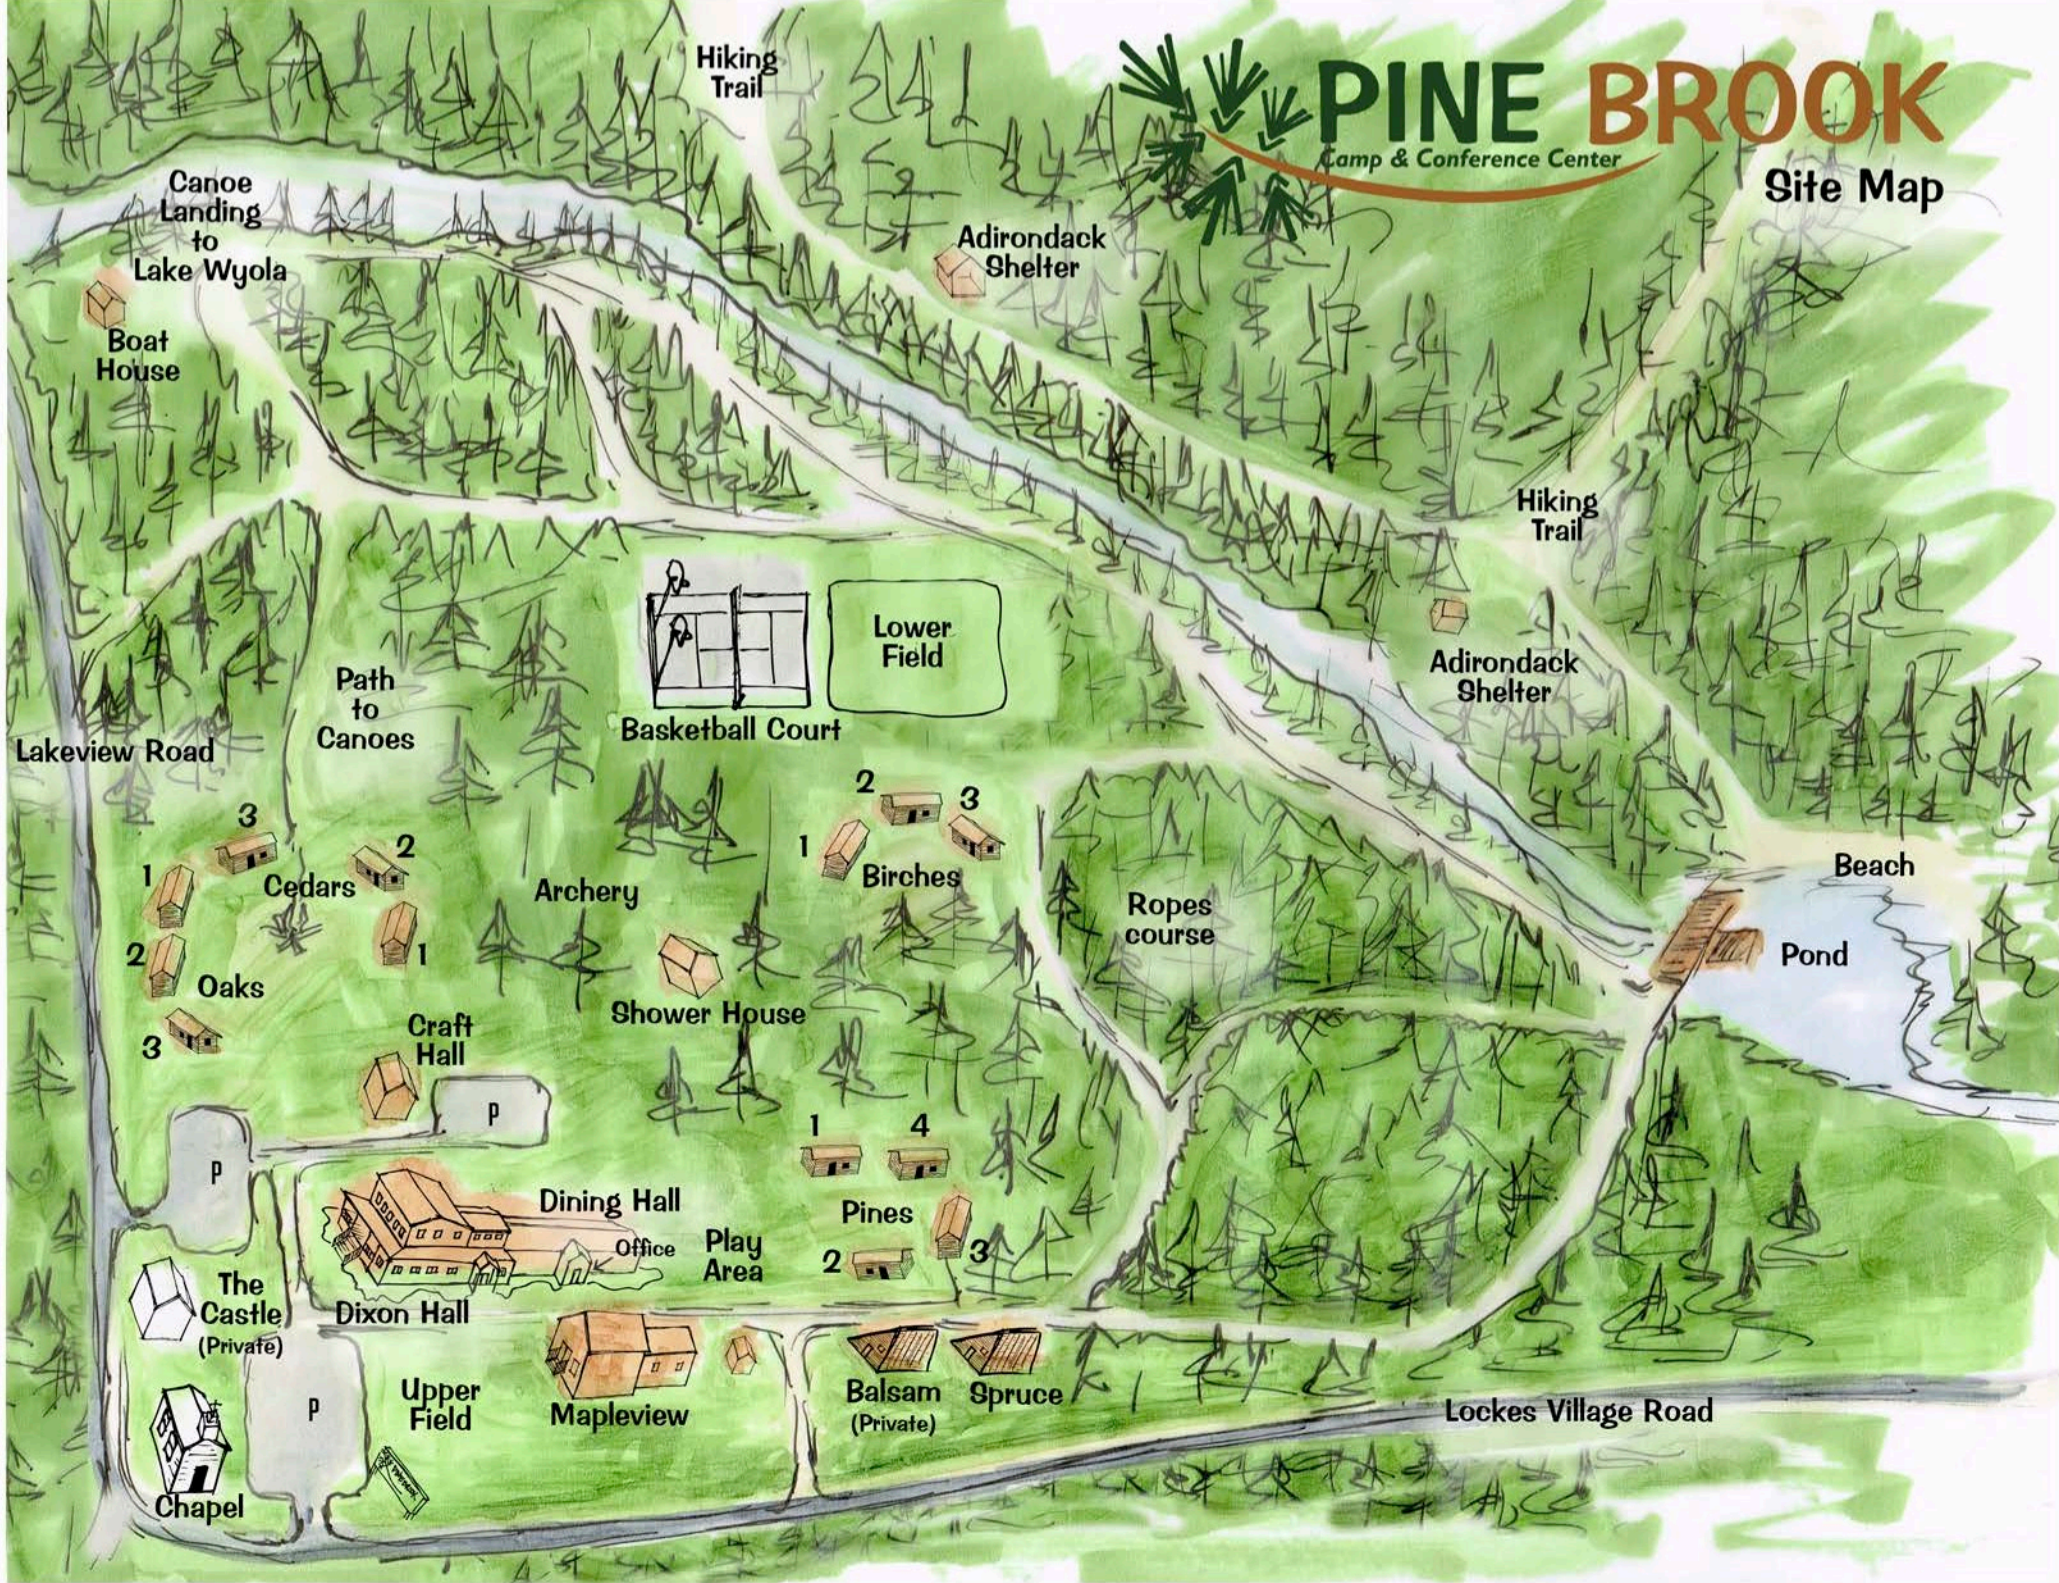

PINE BROOK

Camp & Conference Center

Site Map

Hiking Trail

Canoe Landing to Lake Wyola

Boat House

Adirondack Shelter

Hiking Trail

Adirondack Shelter

Lakeview Road

Path to Canoes

Basketball Court
Lower Field

Beach

Pond

1
2
3
Cedars
Oaks

Archery

1
2
3
Birches

Ropes course

Craft Hall

Shower House

1
4
Pines

Dining Hall
Office
Play Area

Balsam (Private)
Spruce

The Castle (Private)

Dixon Hall

Upper Field

Mapleview

Lockes Village Road

Chapel